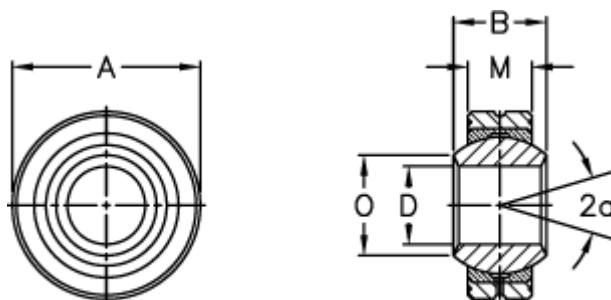

Article number: 03416030

Description: Fluro Rod end GLXS 30 MO

Measures

Str. 3-4 uden smørerille

A	= 66
a (degrees)	= 17
B	= 37
D	= 30
Dynamic load C (kN)	= 64
M	= 25
O	= 34.8
Permissible rpm	= 370

Static load C0 (kN)	= 381
Weight	= 540